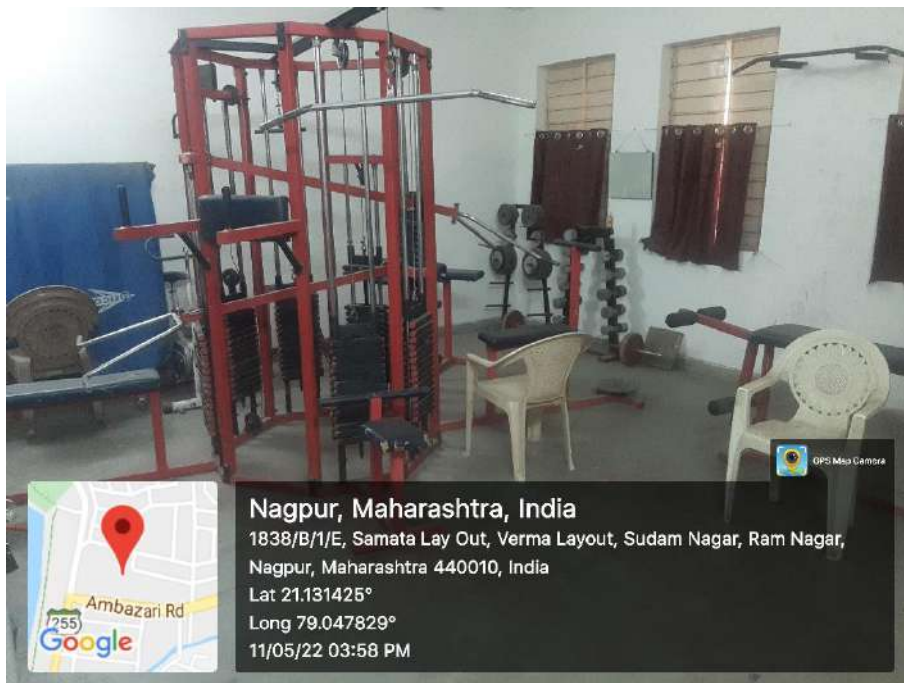

DHARAMPETH M. P. DEO MEMORIAL SCIENCE COLLEGE, NAGPUR

**4.1.2 The Institution has adequate facilities for cultural activities, sports, games (indoor, outdoor), gymnasium, yoga centre etc.**

**Nagpur, Maharashtra, India**